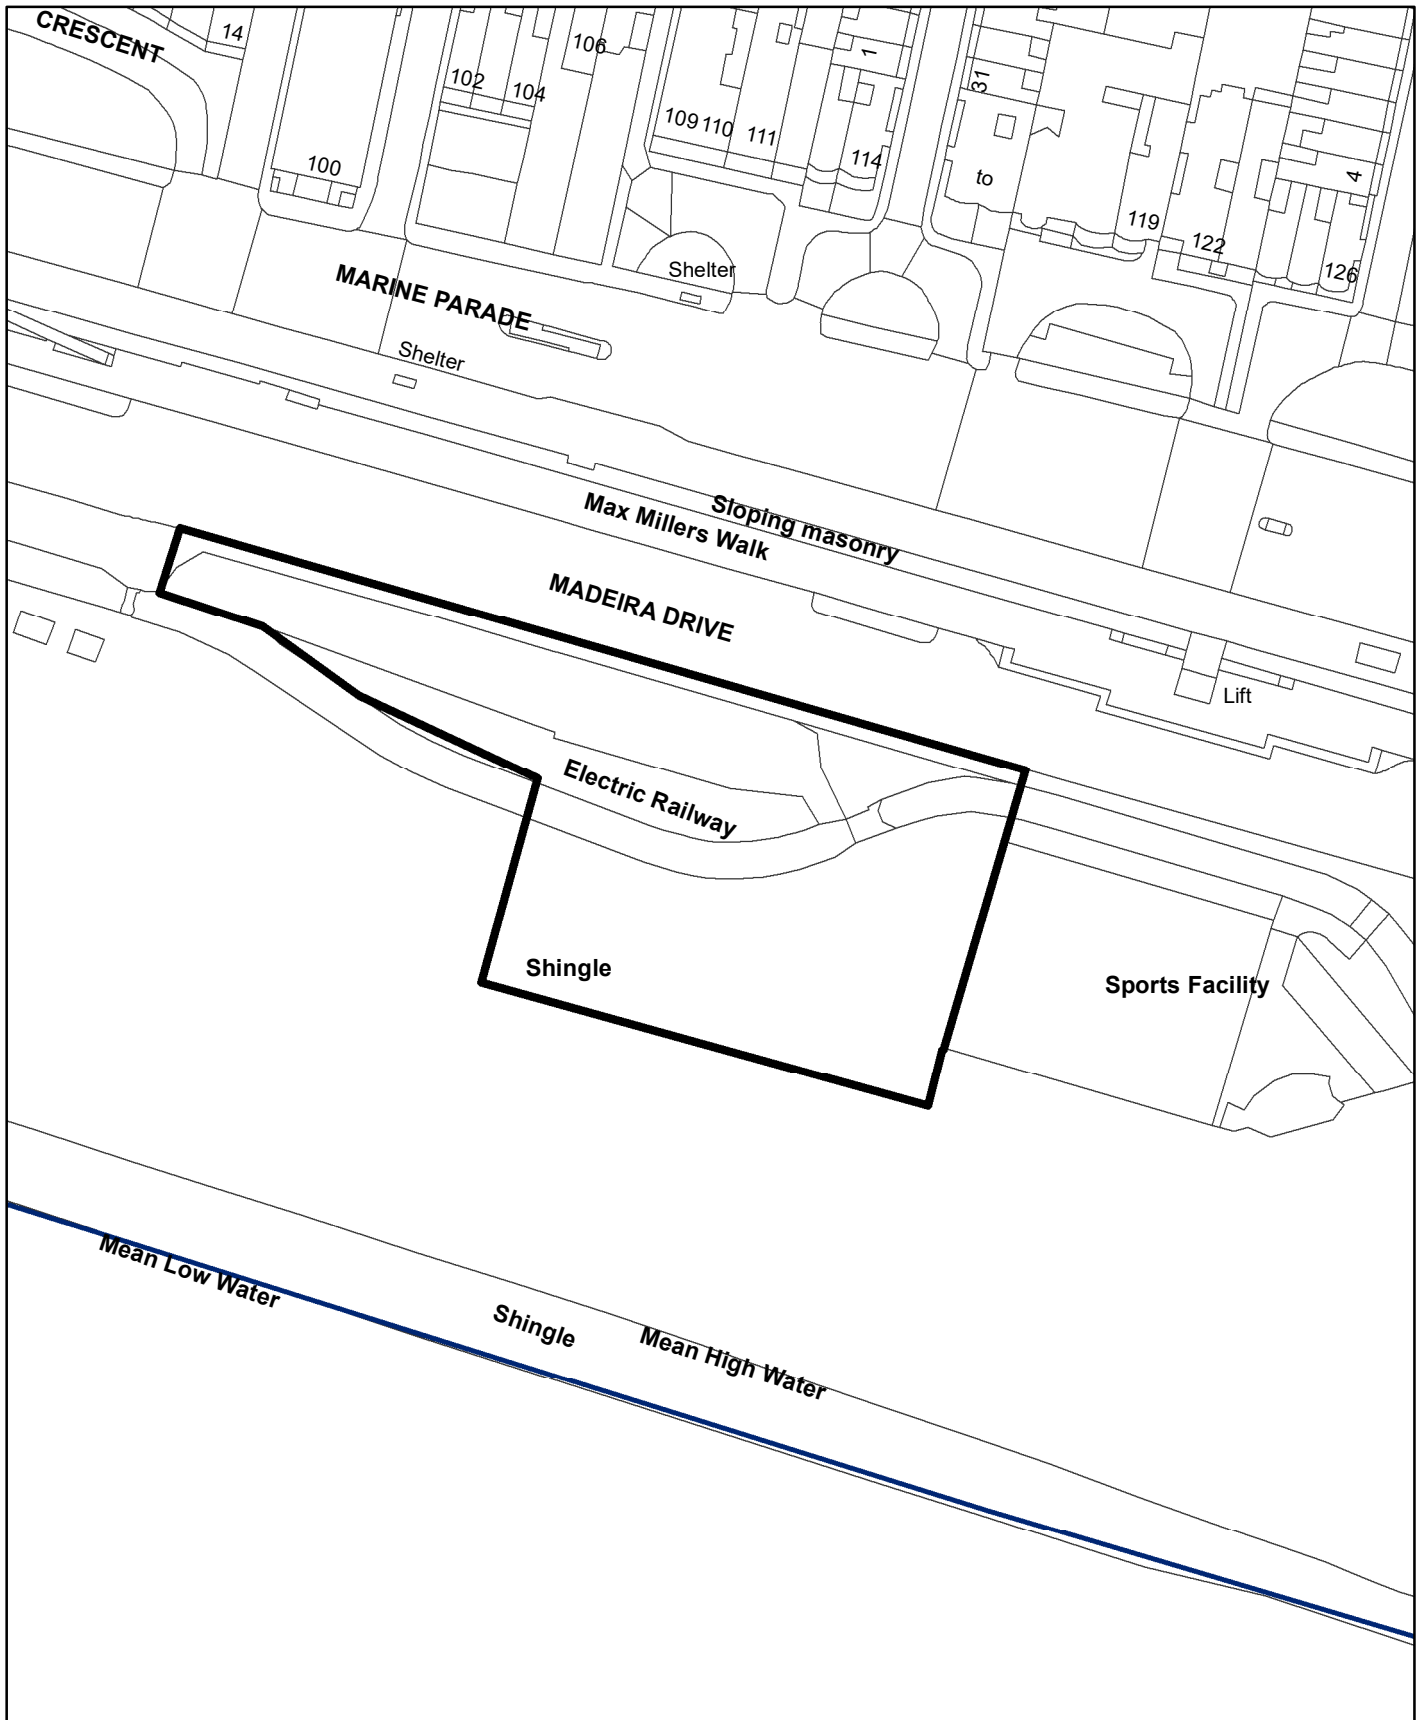

# BH2020 01018 - Former Peter Pan's Playground Site

**Scale: 1:1,250**